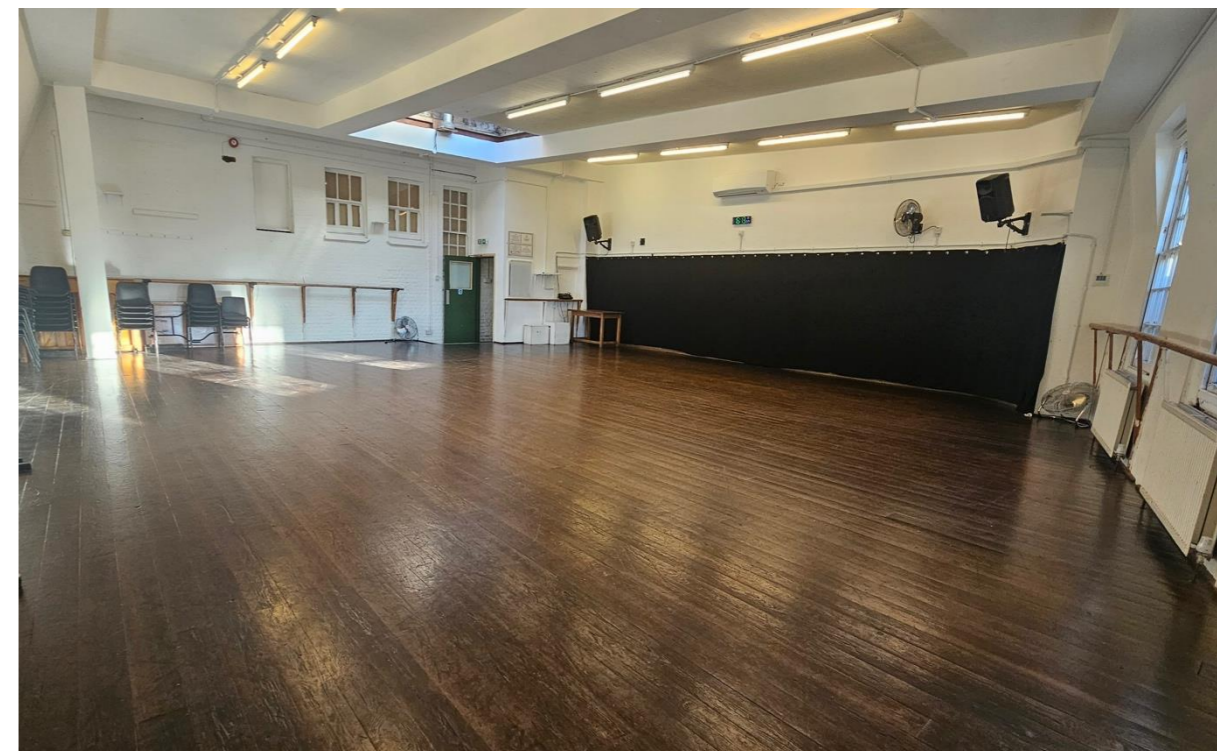

STUDIO 1

34ft x 37ft (10.4m x 11.2m)
Height 12.8ft (3.9m)

Piano
Mirrors
Mirrors Blackout Drapes available upon request
Sound System
Ballet Barre
Sprung Wooden Floor
Capacity 20-25 People

1ST FLOOR