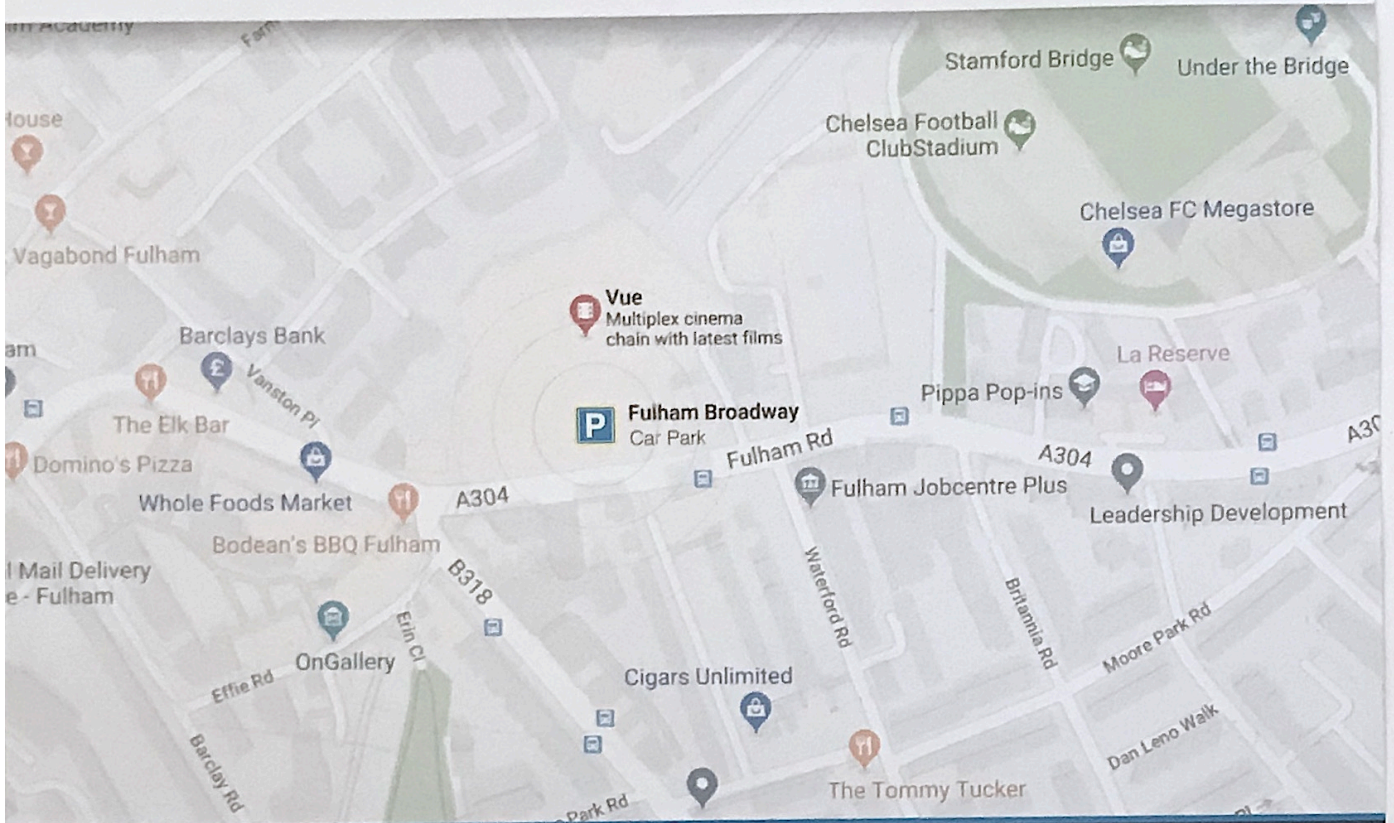

HOURLY & DAILY RATE

For the Hourly Rate of **ONLY £2 per hour**
or for the Daily Rate of **ONLY £14 per day** please book at

<https://citycentre.apcoa.co.uk>

SEASON TICKET

To get a Monthly Season Ticket for
ONLY £200 per month please book at

<https://seasontickets.apcoa.co.uk/>

For more information please contact
Adam.Richards@APCOA.com